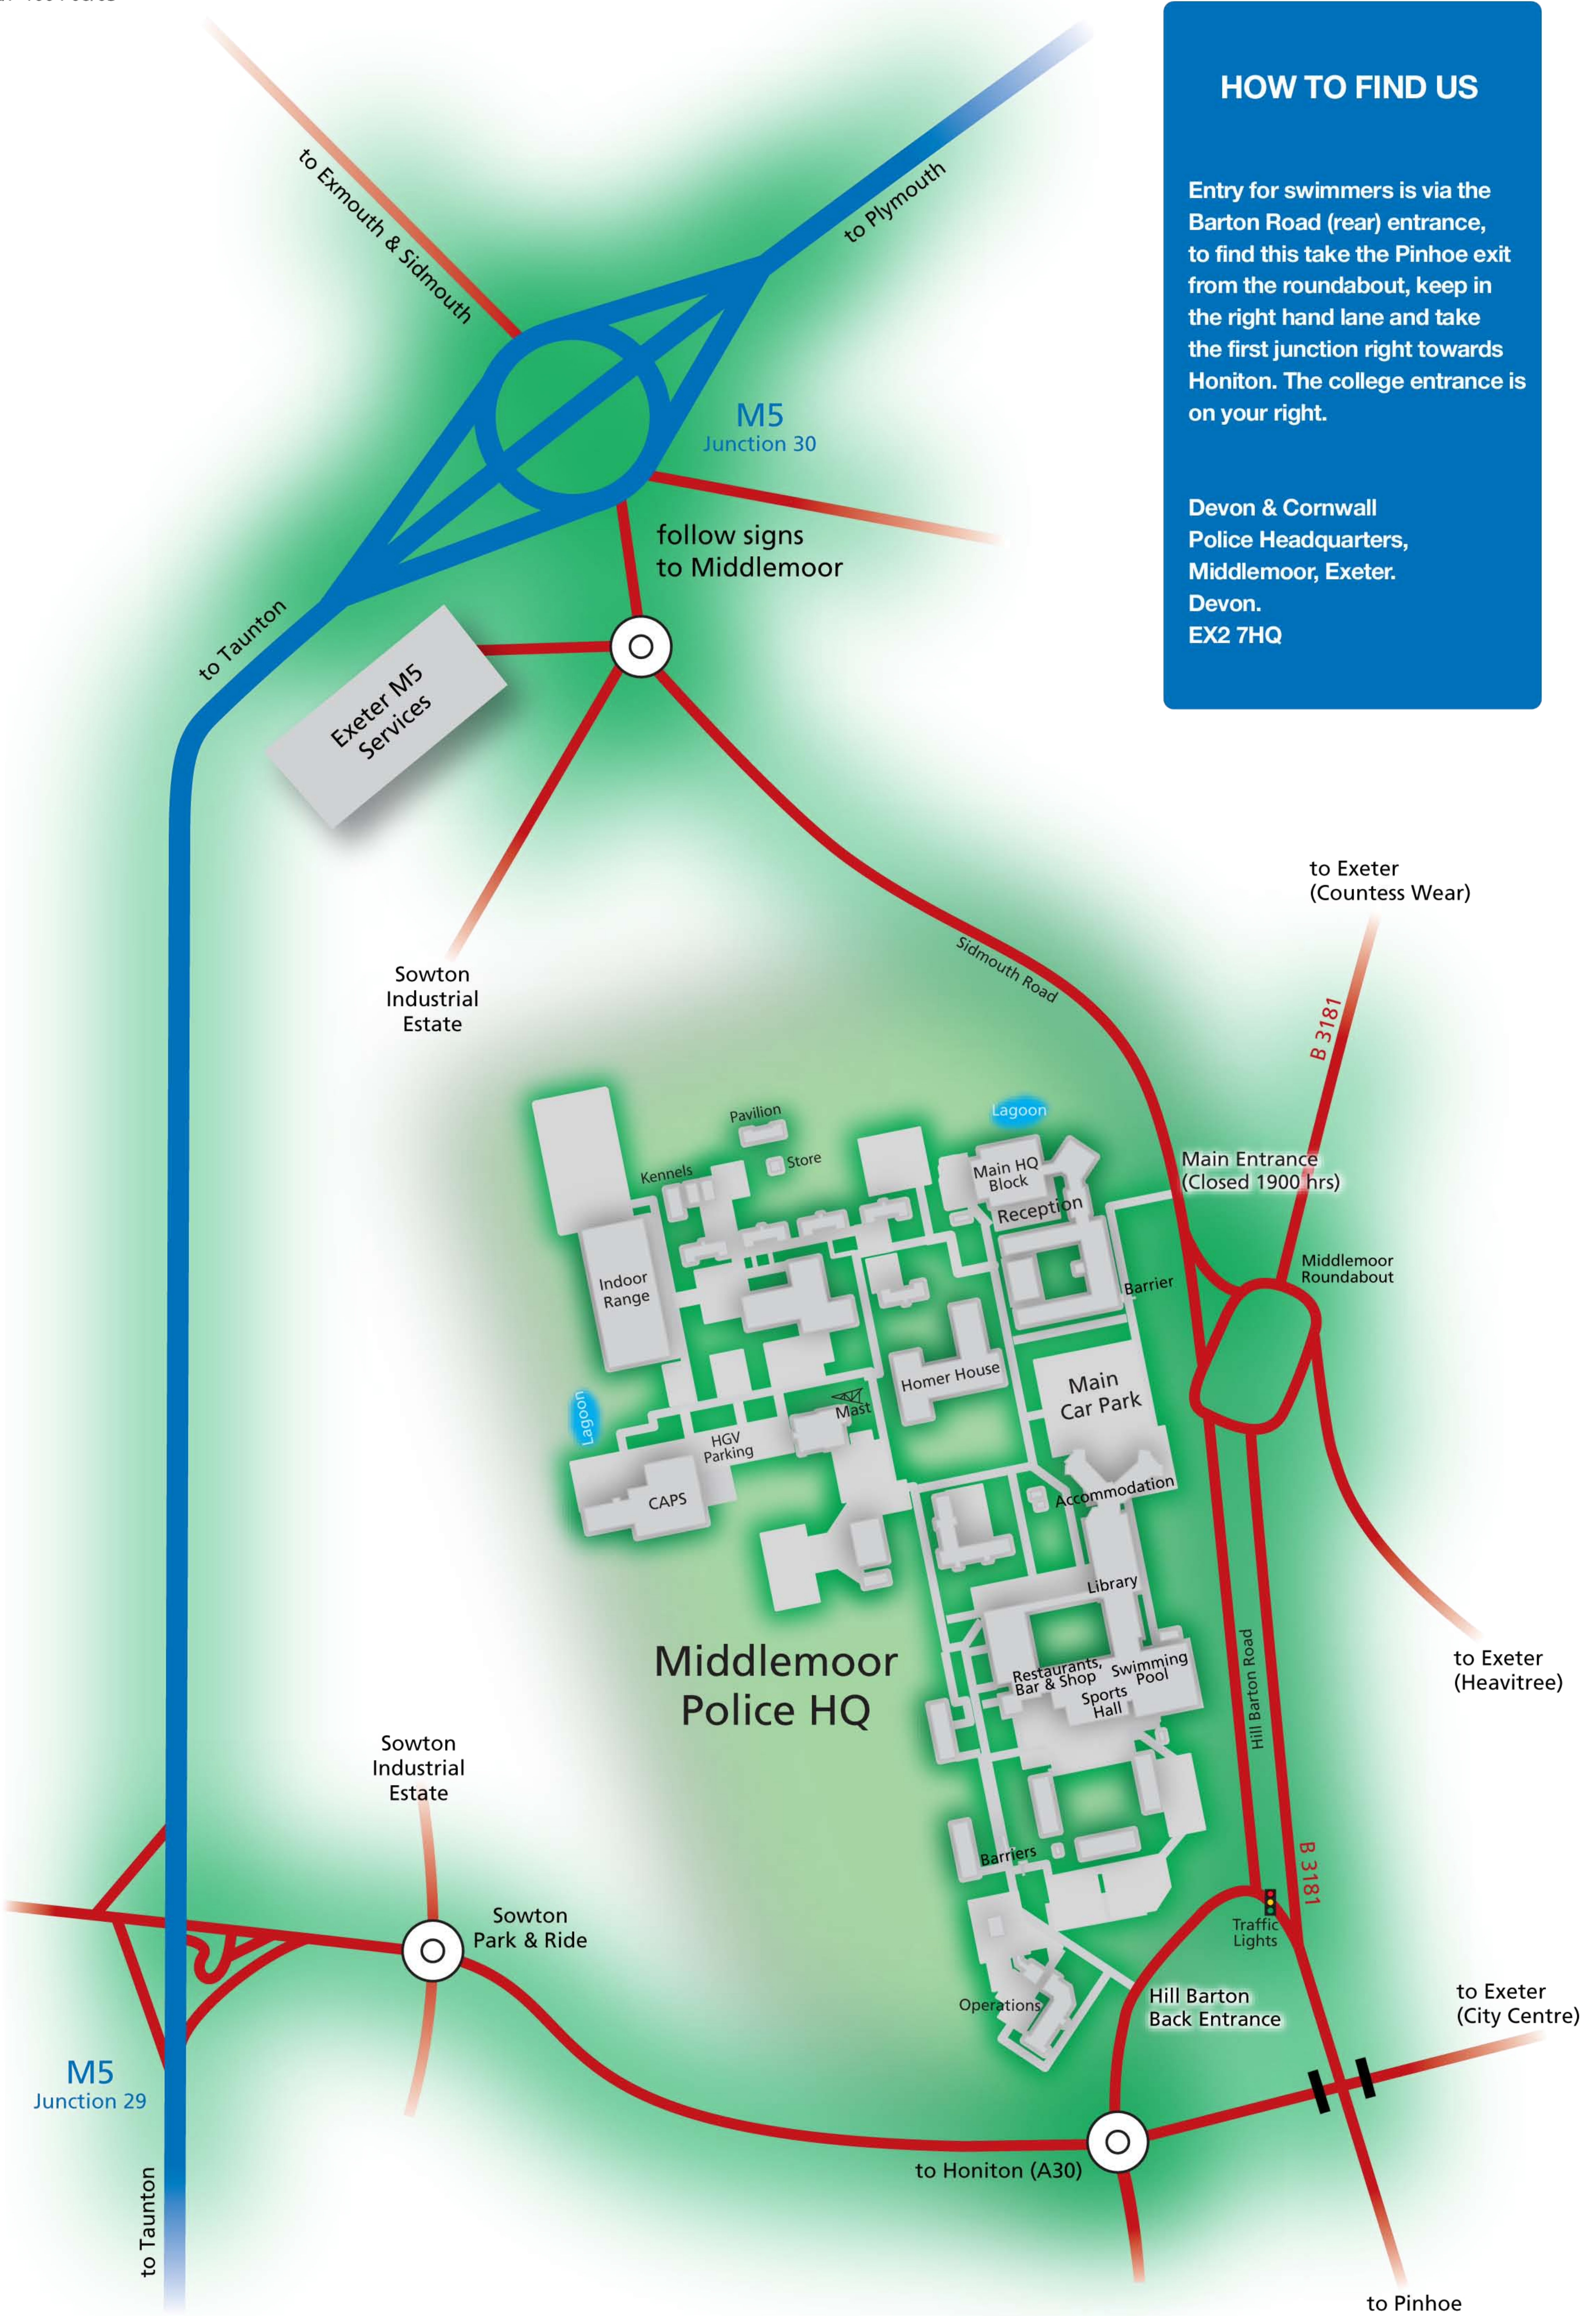

HOW TO FIND US

Entry for swimmers is via the Barton Road (rear) entrance, to find this take the Pinhoe exit from the roundabout, keep in the right hand lane and take the first junction right towards Honiton. The college entrance is on your right.

Devon & Cornwall Police Headquarters, Middlemoor, Exeter. Devon. EX2 7HQ

Middlemoor Police HQ